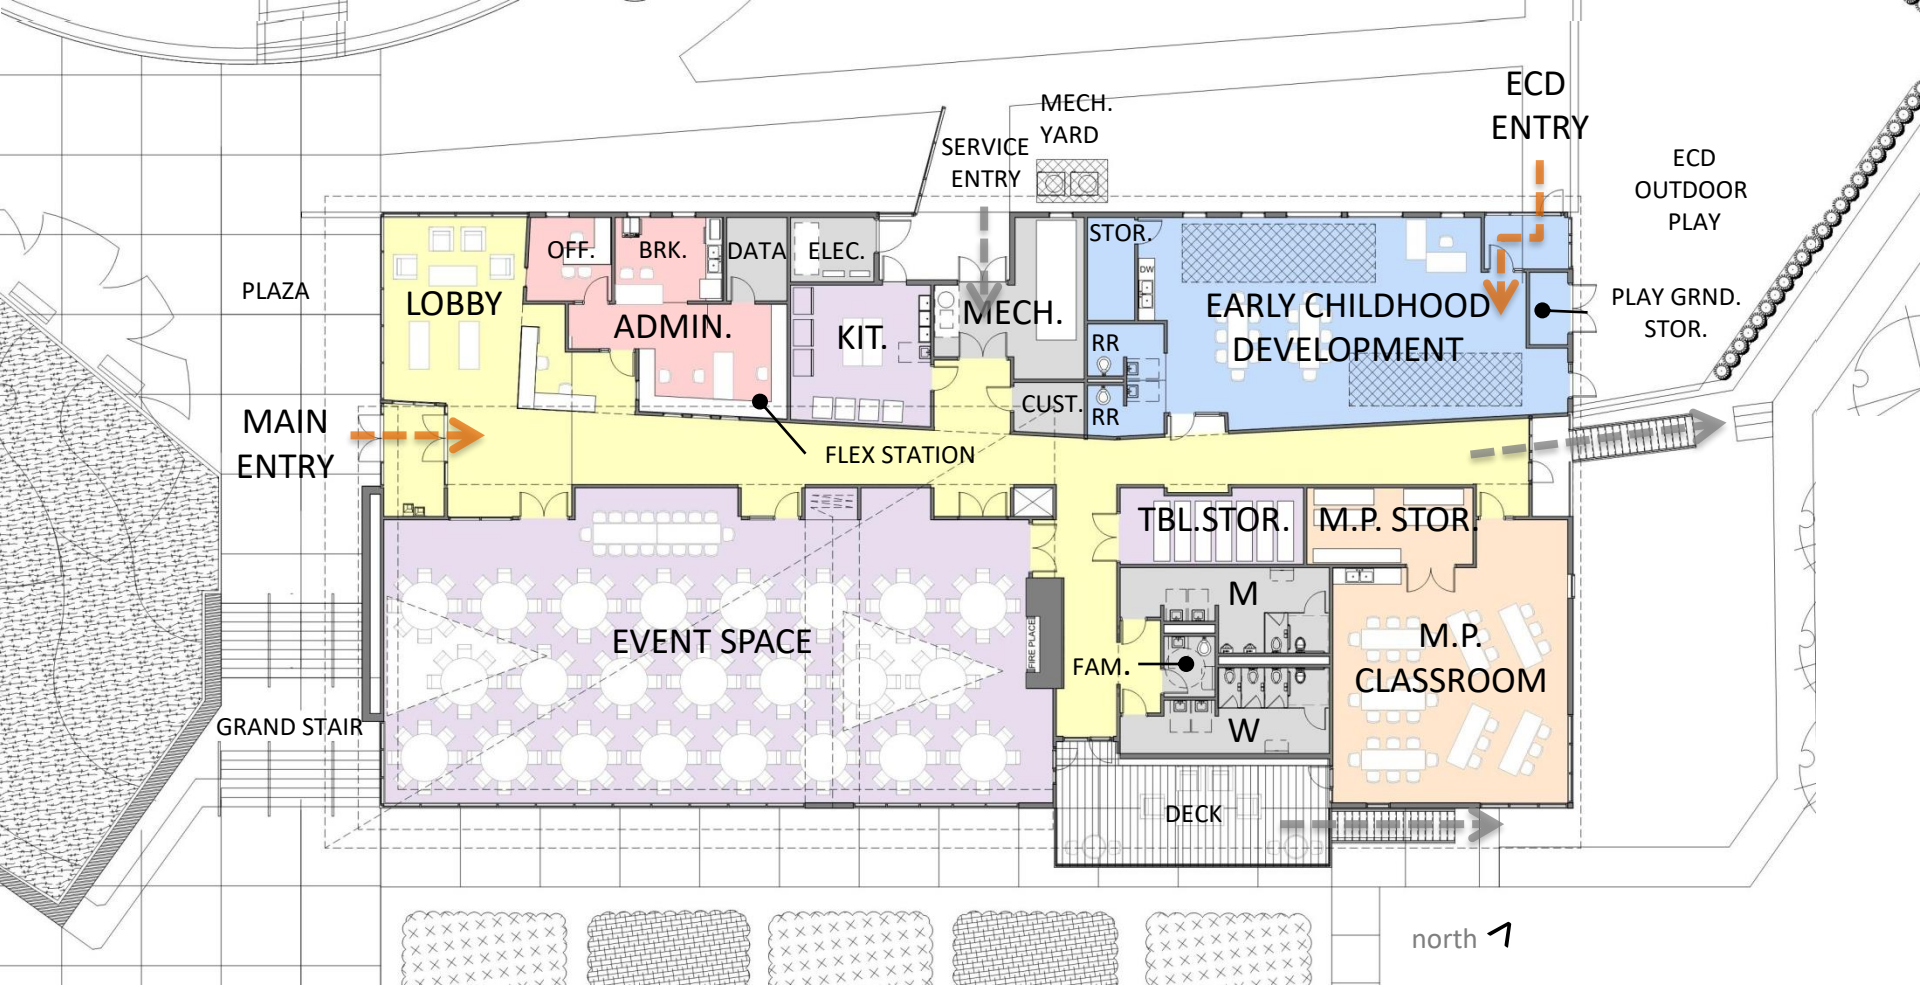

- #1 Senior Exercise
- #2 Destination Playground
- #3 The Grove
- Framed views
- Seating for 48+

- Adjacent to nature play
- West orientation
- Engage slope
- Four Season

Meadowbrook Park Clubhouse

main entry view (looking south)

Meadowbrook Park Clubhouse

- *Multipurpose Classroom*
- *Event Space (for 200)*
- *Indoor/Outdoor Programming*
- *Nature Play Early Childhood Education*
- *View of Great Lawn*
- *50 Plus Programming*

Activity Building
Threshold to the Park

- Entry Plaza
- Grand Stair
- Building on Axis w/ Great Lawn
- Early Childhood Development (ECD)
- ECD Fenced Outdoor Play Area
- Service Entry
- Deck Overlooking the Park
- Preserve the Existing Retaining Walls

Entry and Reception Desk

Meadowbrook Park Clubhouse

Event Space (for 200)

Meadowbrook Park Clubhouse

Event Space (for 200)

Destination Playground

- Adjacent to Pavilion, Shelter, Clubhouse
- Pour in Place and Synthetic Play Surface
- Zip line
- Swings
- Climbing Tower