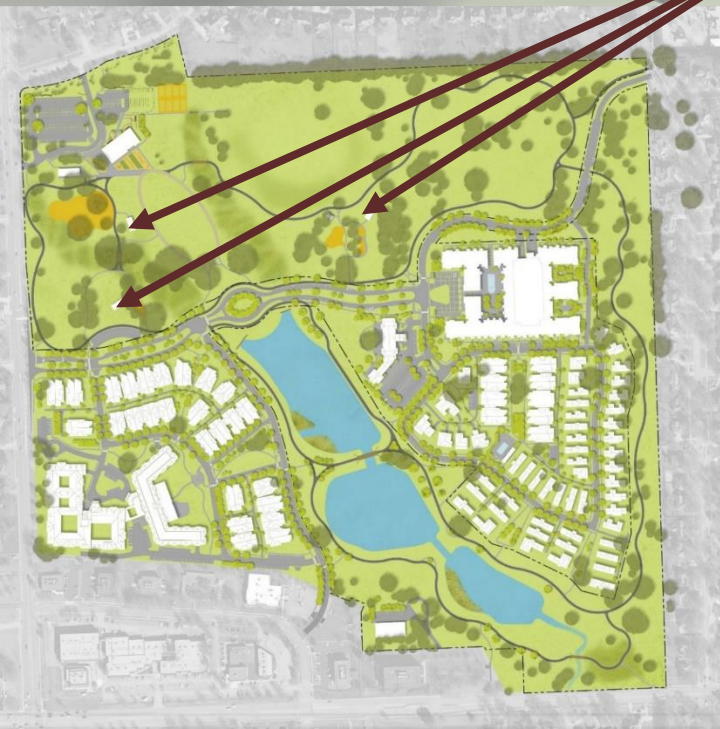

Opening Fall 2018

TRAIL SYSTEM

Asphalt Trails:
14,092 LF = 2.7 miles

Promenade:
293 LF = .05 miles

Concrete Trails:
4036 LF = .8 miles

Great Lawn:
1135 LF = .2 miles

Total Trails:
19,573 LF = 3.75 miles

PARKING

Meadowbrook PKWY = 142
Rosewood Ave = 35
Senior Wellness = 24
+ Activity Building Lots = 177

Total = 378 Parking Spots

(Expanded Lot = +33)

- Adjacent to Playground
- Seating for 100-120
- Day camp storage
- Fireplace
- Counter space
- Electrical panel

- #1 Senior Exercise
- #2 Destination Playground
- #3 The Grove
- Framed views
- Seating for 48+

- Adjacent to nature play
- West orientation
- Engage slope
- Four Season

Meadowbrook Park Clubhouse

main entry view (looking south)