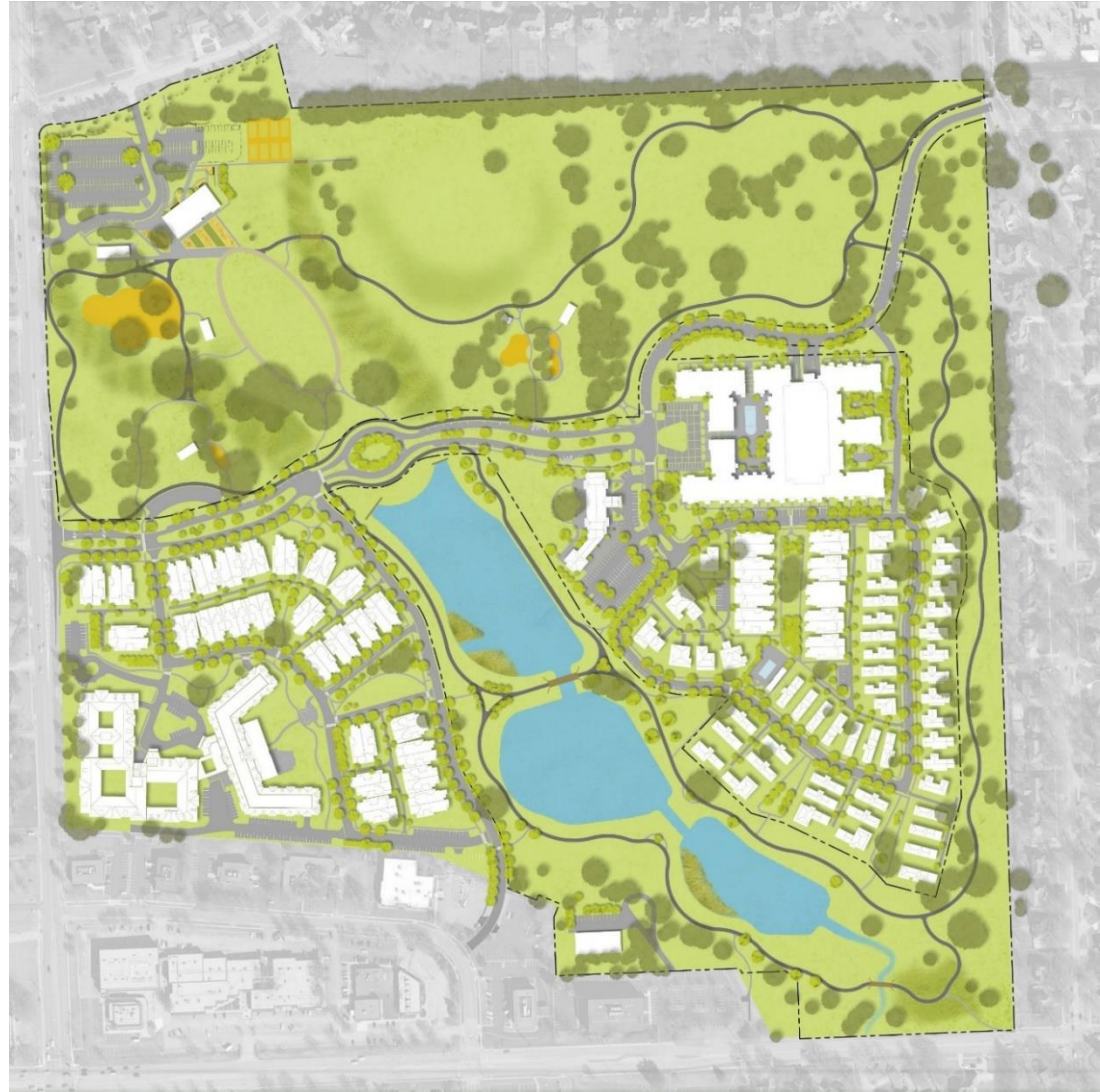

Meadowbrook Park

Jeff Stewart, Deputy Director

Meadowbrook Park

- *Activity Building*
- *Destination Playground*
- *Large Pavilion*
- *Picnic Shelters*
- *Great Lawn*
- *Trails*
- *Senior Wellness Area*
- *Pickleball Courts*
- *Restrooms*

Opening Fall 2018

TRAIL SYSTEM

Asphalt Trails:
14,092 LF = 2.7 miles

Promenade:
293 LF = .05 miles

Concrete Trails:
4036 LF = .8 miles

Great Lawn:
1135 LF = .2 miles

Total Trails:
19,573 LF = 3.75 miles

PARKING

Meadowbrook PKWY = 142
Rosewood Ave = 35
Senior Wellness = 24
+ Activity Building Lots = 177

Total = 378 Parking Spots

(Expanded Lot = +33)

- Adjacent to Playground
- Seating for 100-120
- Day camp storage
- Fireplace
- Counter space
- Electrical panel

- #1 Senior Exercise
- #2 Destination Playground
- #3 The Grove
- Framed views
- Seating for 48+

- Adjacent to nature play
- West orientation
- Engage slope
- Four Season

Meadowbrook Park Clubhouse

main entry view (looking south)