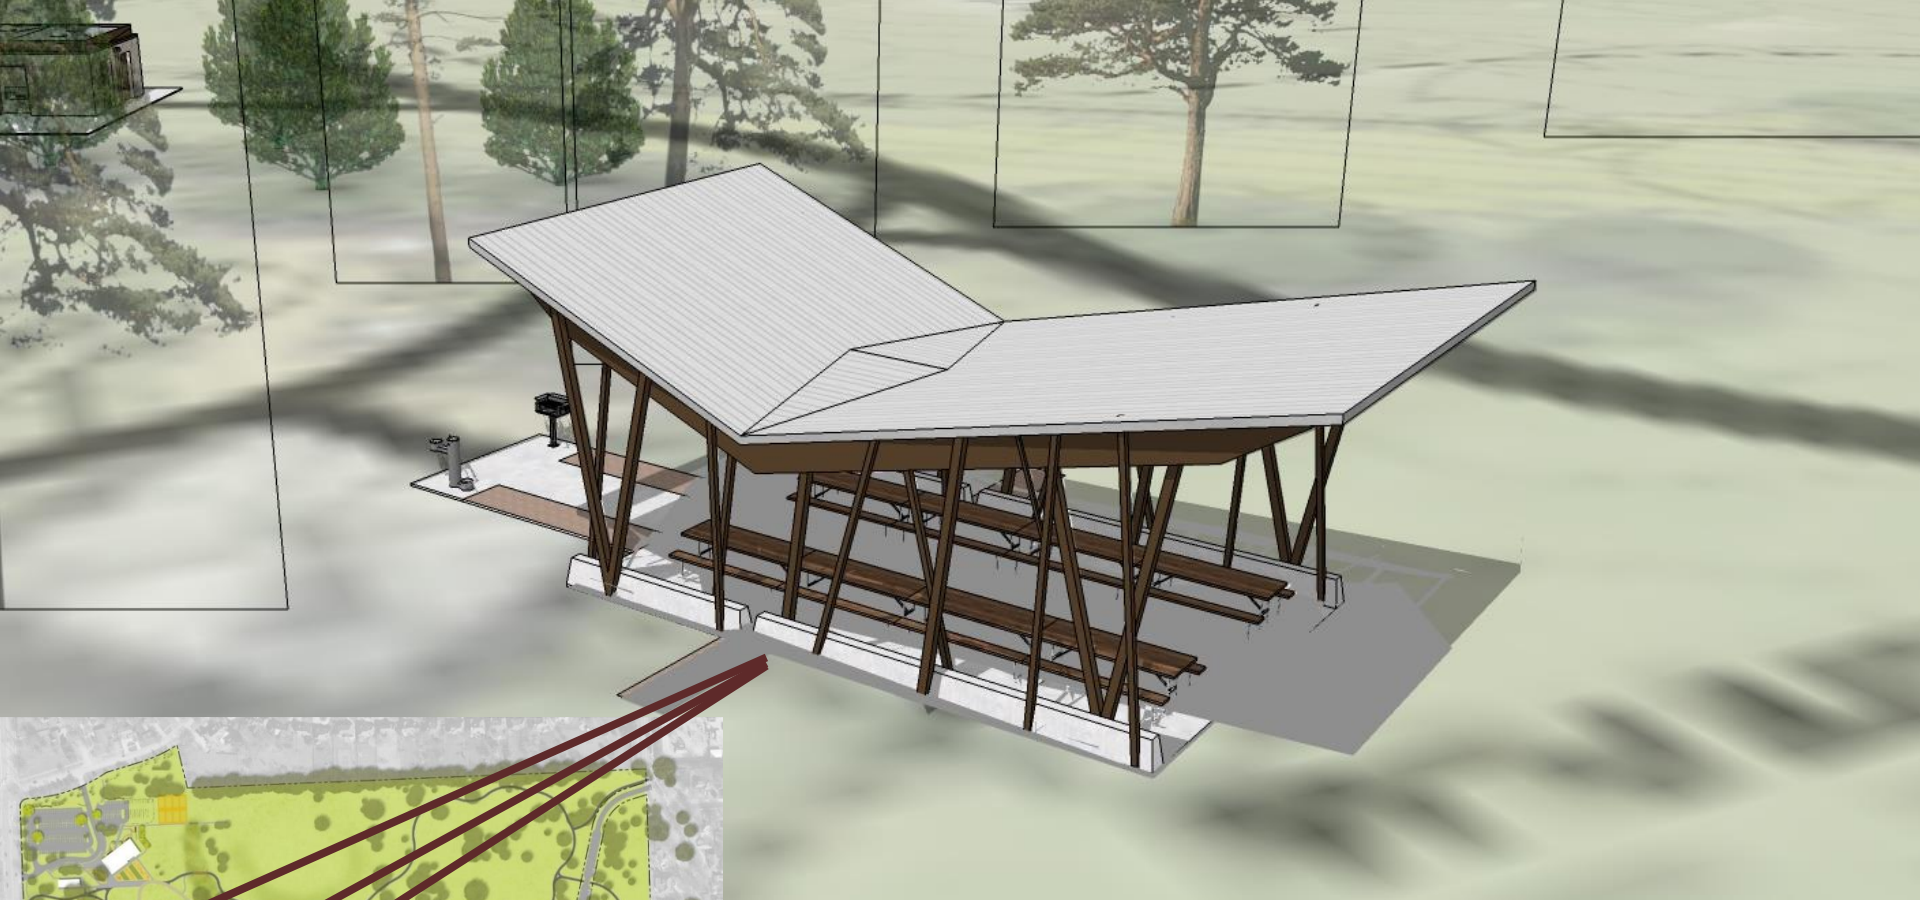

Meadowbrook PKWY = 142
Rosewood Ave = 35
Senior Wellness = 24
+ Activity Building Lots = 177

Total = 378 Parking Spots

(Expanded Lot = +33)

- Adjacent to Playground
- Seating for 100-120
- Day camp storage
- Fireplace
- Counter space
- Electrical panel

- #1 Senior Exercise
- #2 Destination Playground
- #3 The Grove
- Framed views
- Seating for 48+

- Adjacent to nature play
- West orientation
- Engage slope
- Four Season

Meadowbrook Park Clubhouse

main entry view (looking south)

Meadowbrook Park Clubhouse

- *Multipurpose Classroom*
- *Event Space (for 200)*
- *Indoor/Outdoor Programming*
- *Nature Play Early Childhood Education*
- *View of Great Lawn*
- *50 Plus Programming*

Activity Building
Threshold to the Park

- Entry Plaza
- Grand Stair
- Building on Axis w/ Great Lawn
- Early Childhood Development (ECD)
- ECD Fenced Outdoor Play Area
- Service Entry
- Deck Overlooking the Park
- Preserve the Existing Retaining Walls