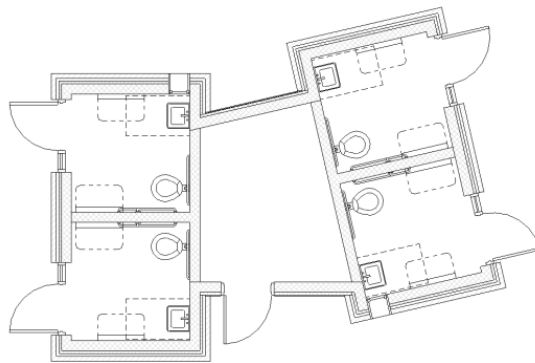

Meadowbrook PKWY = 142
Rosewood Ave = 35
Senior Wellness = 24
+ Activity Building Lots = 177

Total = 378 Parking Spots

(Expanded Lot = +33)

- Adjacent to Playground
- Seating for 100-120
- Day camp storage
- Fireplace
- Counter space
- Electrical panel

- #1 Senior Exercise
- #2 Destination Playground
- #3 The Grove
- Framed views
- Seating for 48+

- Adjacent to nature play
- West orientation
- Engage slope
- Four Season

Meadowbrook Park Clubhouse

main entry view (looking south)